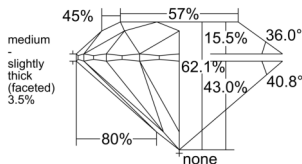

GIA®

FACSIMILE

GIA REPORT 1553242824

Verify this report at GIA.edu

GIA NATURAL DIAMOND DOSSIER®

May 14, 2026
GIA Report Number 1553242824
Shape and Cutting Style ..... Round Brilliant
Measurements ..... 5.20 - 5.22 x 3.23 mm

GRADING RESULTS

Carat Weight ..... 0.54 carat
Color Grade ..... N
Clarity Grade VVS1
Cut Grade ..... Excellent

ADDITIONAL GRADING INFORMATION

Polish ..... Excellent
Symmetry ..... Excellent
Fluorescence ..... None
Clarity Characteristics ..... Feather
Inscription(s): GIA 1553242824

PROPORTIONS

GRADING SCALES

GIA COLOR SCALE	GIA CLARITY SCALE	GIA CUT SCALE	
D	FLAWLESS	EXCELLENT	
E	INTERNALLY FLAWLESS		
F		VVS₁	VERY GOOD
G	VVS₂		
H	VS₁	GOOD	
I	VS₂		
J	SI₁	FAIR	
K	SI₂		
L	I₁	POOR	
M	I₂		
N	I₃		
O			
P			
Q			
R			
S			
T			
U			
V			
W			
X			
Y			
Z