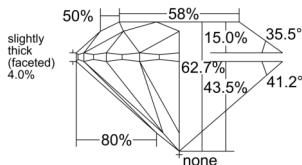

GIA®

FACSIMILE

GIA REPORT 1553242743

Verify this report at GIA.edu

GIA NATURAL DIAMOND DOSSIER®

May 14, 2026
GIA Report Number 1553242743
Shape and Cutting Style ..... Round Brilliant
Measurements ..... 5.35 - 5.37 x 3.36 mm

GRADING RESULTS

Carat Weight ..... 0.60 carat
Color Grade ..... K
Clarity Grade VS1
Cut Grade ..... Excellent

ADDITIONAL GRADING INFORMATION

Polish ..... Excellent
Symmetry ..... Excellent
Fluorescence ..... None
Clarity Characteristics ..... Feather
Inscription(s): GIA 1553242743

PROPORTIONS

Profile to actual proportions