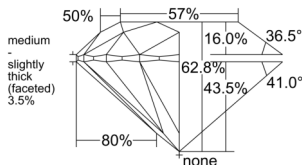

GIA®

FACSIMILE

GIA REPORT 1553242178

Verify this report at GIA.edu

GIA NATURAL DIAMOND DOSSIER®

May 12, 2026
GIA Report Number 1553242178
Shape and Cutting Style ..... Round Brilliant
Measurements ..... 4.73 - 4.76 x 2.98 mm

GRADING RESULTS

Carat Weight ..... 0.41 carat
Color Grade ..... D
Clarity Grade VS1
Cut Grade ..... Excellent

ADDITIONAL GRADING INFORMATION

Polish ..... Excellent
Symmetry ..... Excellent
Fluorescence ..... None
Clarity Characteristics ..... Crystal, Pinpoint
Inscription(s): GIA 1553242178

PROPORTIONS

Profile to actual proportions