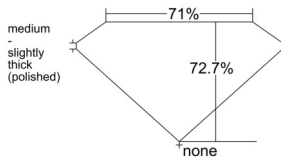

GIA®

FACSIMILE

GIA REPORT 1553234598

Verify this report at GIA.edu

GIA NATURAL DIAMOND DOSSIER®

May 12, 2026
GIA Report Number 1553234598
Shape and Cutting Style ..... **Square Modified Brilliant**
Measurements ..... 3.79 x 3.73 x 2.71 mm

GRADING RESULTS

Carat Weight ..... 0.31 carat
Color Grade ..... D
Clarity Grade VS1

ADDITIONAL GRADING INFORMATION

Polish ..... Excellent
Symmetry ..... Excellent
Fluorescence ..... None
Clarity Characteristics ..... Crystal
Inscription(s): GIA 1553234598

PROPORTIONS

Profile not to actual proportions

GRADING SCALES

GIA COLOR SCALE		GIA CLARITY SCALE	
COLORLESS	D	VERY VERY SLIGHTLY INCLUDED	FLAWLESS
	E		INTERNALLY FLAWLESS
	F		VVS₁
	G		VVS₂
	H		VS₁
	I		VS₂
	J		SI₁
	K		SI₂
	L		I₁
	M		I₂
NEAR COLORLESS	N	SLIGHTLY INCLUDED	I₃
	O		
	P		
	Q		
FAINT	R		
	S		
	T		
	U		
VERT LIGHT	V		
	W		
	X		
	Y		
LIGHT	Z