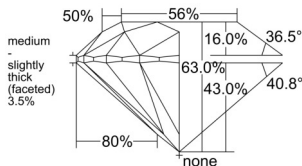

GIA®

FACSIMILE

GIA REPORT 1553232276

Verify this report at GIA.edu

GIA NATURAL DIAMOND DOSSIER®

May 13, 2026
GIA Report Number 1553232276
Shape and Cutting Style ..... Round Brilliant
Measurements ..... 5.06 - 5.11 x 3.20 mm

GRADING RESULTS

Carat Weight ..... 0.51 carat
Color Grade ..... K
Clarity Grade VS2
Cut Grade ..... Excellent

ADDITIONAL GRADING INFORMATION

Polish ..... Excellent
Symmetry ..... Excellent
Fluorescence ..... None
Clarity Characteristics ..... Cloud
Inscription(s): GIA 1553232276

PROPORTIONS

Profile to actual proportions

GRADING SCALES

GIA COLOR SCALE

COLOREDNESS	D
	E
	F
	G
	H
	I
	J
NEAR COLORLESS	K
	L
FAIN	M
	N
	O
	P
VERY LIGHT	Q
	R
	S
	T
	U
	V
LIGHT	W
	X
	Y
	Z

GIA CLARITY SCALE

FLAWLESS	VERY VERY SLIGHTLY INCLUDED	VS₁	VS₂	VS₁	VS₂	SI₁	SI₂	I₁	I₂	I₃					
											FLAWLESS	FLAWLESS	VERY SLIGHTLY INCLUDED	SLIGHTLY INCLUDED	INCLUDED

GIA CUT SCALE

EXCELLENT
VERY GOOD
GOOD
FAIR
POOR