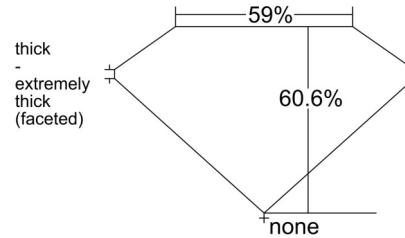

GIA NATURAL DIAMOND GRADING REPORT

May 12, 2026
 GIA Report Number 1553215947
 Shape and Cutting Style Heart Brilliant
 Measurements 5.78 x 6.84 x 4.15 mm

GRADING RESULTS

Carat Weight 1.01 carat
 Color Grade J
 Clarity Grade VS1

ADDITIONAL GRADING INFORMATION

Polish Excellent
 Symmetry Very Good
 Fluorescence None
 Inscription(s): GIA 1553215947
Comments: Additional pinpoints are not shown.

PROPORTIONS

Profile not to actual proportions

CLARITY CHARACTERISTICS

KEY TO SYMBOLS*

-  Feather
-  Pinpoint

* Red symbols denote internal characteristics (inclusions). Green or black symbols denote external characteristics (blemishes). Diagram is an approximate representation of the diamond, and symbols shown indicate type, position, and approximate size of clarity characteristics. All clarity characteristics may not be shown. Details of finish are not shown.