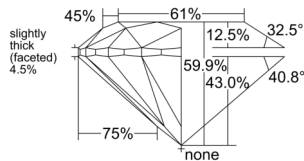

GIA®

FACSIMILE

GIA REPORT 1553197374

Verify this report at GIA.edu

GIA NATURAL DIAMOND DOSSIER®

May 08, 2026
GIA Report Number 1553197374
Shape and Cutting Style ..... Round Brilliant
Measurements ..... 5.99 - 6.02 x 3.60 mm

GRADING RESULTS

Carat Weight ..... 0.80 carat
Color Grade ..... G
Clarity Grade VS1
Cut Grade ..... Excellent

ADDITIONAL GRADING INFORMATION

Polish ..... Excellent
Symmetry ..... Excellent
Fluorescence ..... None
Clarity Characteristics ..... Cloud, Needle, Pinpoint
Inspection(s): GIA 1553197374

PROPORTIONS

Profile to actual proportions