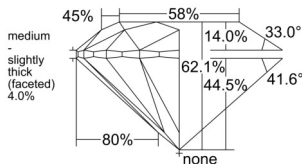

GIA®

FACSIMILE

GIA REPORT

1553189468

Verify this report at GIA.edu

GIA NATURAL DIAMOND DOSSIER®

May 08, 2026
GIA Report Number 1553189468
Shape and Cutting Style ..... Round Brilliant
Measurements ..... 5.42 - 5.44 x 3.37 mm

GRADING RESULTS

Carat Weight ..... 0.60 carat
Color Grade ..... H
Clarity Grade VS1
Cut Grade ..... Excellent

ADDITIONAL GRADING INFORMATION

Polish ..... Excellent
Symmetry ..... Excellent
Fluorescence ..... None
Clarity Characteristics..... Crystal, Pinpoint, Cloud, Needle
Inscription(s): GIA 1553189468

PROPORTIONS

Profile to actual proportions