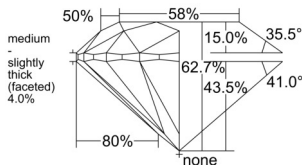

GIA®

FACSIMILE

GIA REPORT 1553179436

Verify this report at gia.edu

GIA NATURAL DIAMOND DOSSIER®

May 06, 2026
GIA Report Number 1553179436
Shape and Cutting Style ..... Round Brilliant
Measurements ..... 5.66 - 5.71 x 3.57 mm

GRADING RESULTS

Carat Weight ..... 0.71 carat
Color Grade ..... G
Clarity Grade VS1
Cut Grade ..... Excellent

ADDITIONAL GRADING INFORMATION

Polish ..... Excellent
Symmetry ..... Excellent
Fluorescence ..... None
Clarity Characteristics ..... Cloud, Crystal, Pinpoint
Inscription(s): GIA 1553179436

PROPORTIONS

GRADING SCALES

GIA COLOR SCALE

COLORLESS	D
	E
	F
	G
	H
	I
	J
NEAR COLORLESS	K
	L
FAIN	M
	N
	O
	P
VERY LIGHT	Q
	R
	S
	T
	U
	V
	W
	X
	Y
LIGHT	Z

GIA CLARITY SCALE

FLAWLESS	INTERNAL FLAWLESS	
		EXCELLENT
VERY VERY SLIGHTLY INCLUDED	VVS₁	VERY GOOD
VERY SLIGHTLY INCLUDED	VVS₂	
SLIGHTLY INCLUDED	VS₁	GOOD
	VS₂	
INCLUDED	SI₁	FAIR
	SI₂	
	I₁	
INCLUDED	I₂	POOR
	I₃