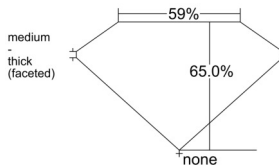

GIA®

FACSIMILE

GIA REPORT 1553176951

Verify this report at GIA.edu

GIA NATURAL DIAMOND DOSSIER®

May 05, 2026
GIA Report Number 1553176951
Shape and Cutting Style ..... Pear Brilliant
Measurements ..... 6.71 x 4.36 x 2.83 mm

GRADING RESULTS

Carat Weight ..... 0.50 carat
Color Grade ..... F
Clarity Grade VS1

ADDITIONAL GRADING INFORMATION

Polish ..... Excellent
Symmetry ..... Very Good
Fluorescence ..... Faint
Clarity Characteristics..... Crystal, Pinpoint, Indented Natural
Inscription(s): GIA 1553176951

PROPORTIONS

Profile not to actual proportions

GRADING SCALES

GIA COLOR SCALE		GIA CLARITY SCALE			
COLORLESS	D	VERY VERY SLIGHTLY INCLUDED	FLAWLESS		
	E		INTERNALLY FLAWLESS		
	F		VVS₁		
	G		VVS₂		
	NEAR COLORLESS		H	VERY SLIGHTLY INCLUDED	VS₁
			I		VS₂
	FAINT		J	SLIGHTLY INCLUDED	SI₁
			K		SI₂
			L		I₁
			M		I₂
N		I₃			
VERT LIGHT		O	INCLUDED		
		P			
		Q			
	R				
	S				
	T				
LIGHT	U				
	V				
	W				
	X				
Y					
Z