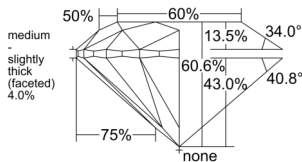

GIA®

FACSIMILE

GIA REPORT 1553175405

Verify this report at GIA.edu

GIA NATURAL DIAMOND DOSSIER®

May 13, 2026
GIA Report Number 1553175405
Shape and Cutting Style ..... Round Brilliant
Measurements ..... 5.15 - 5.17 x 3.13 mm

GRADING RESULTS

Carat Weight ..... 0.51 carat
Color Grade ..... F
Clarity Grade VS1
Cut Grade ..... Excellent

ADDITIONAL GRADING INFORMATION

Polish ..... Excellent
Symmetry ..... Excellent
Fluorescence ..... None
Clarity Characteristics ..... Feather, Cloud, Pinpoint
Inscription(s): GIA 1553175405

Scan the QR code to access the Tracr™ provenance data.

GIA.edu

PROPORTIONS

Profile to actual proportions