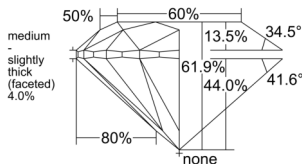

GIA®

FACSIMILE

GIA REPORT 1553171104

Verify this report at GIA.edu

GIA NATURAL DIAMOND DOSSIER®

May 05, 2026
GIA Report Number 1553171104
Shape and Cutting Style ..... Round Brilliant
Measurements ..... 5.07 - 5.11 x 3.15 mm

GRADING RESULTS

Carat Weight ..... 0.50 carat
Color Grade L
Clarity Grade S11
Cut Grade ..... Excellent

ADDITIONAL GRADING INFORMATION

Polish ..... Excellent
Symmetry ..... Excellent
Fluorescence ..... None
Clarity Characteristics ..... Feather
Inscription(s): GIA 1553171104

PROPORTIONS

Profile to actual proportions