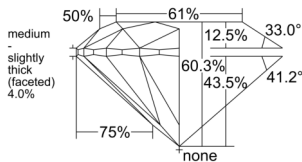

GIA®

FACSIMILE

GIA REPORT 1553171009

Verify this report at GIA.edu

GIA NATURAL DIAMOND DOSSIER®

May 06, 2026
GIA Report Number 1553171009
Shape and Cutting Style ..... Round Brilliant
Measurements ..... 4.79 - 4.82 x 2.89 mm

GRADING RESULTS

Carat Weight ..... 0.41 carat
Color Grade ..... E
Clarity Grade VS1
Cut Grade ..... Excellent

ADDITIONAL GRADING INFORMATION

Polish ..... Excellent
Symmetry ..... Excellent
Fluorescence ..... None
Clarity Characteristics ..... Cloud, Feather
Inscription(s): GIA 1553171009

PROPORTIONS

Profile to actual proportions

GRADING SCALES

GIA COLOR SCALE	GIA CLARITY SCALE	GIA CUT SCALE	
D	FLAWLESS	EXCELLENT	
E	INTERNALLY FLAWLESS		
F		VVS₁	VERY GOOD
G	VVS₂		
H	VS₁	GOOD	
I	VS₂		
J	SI₁	FAIR	
K	SI₂		
L	I₁	POOR	
M			
N			
O	I₂		
P			
Q			
R	I₃		
S			
T			
U			
V			
W			
X			
Y			
Z