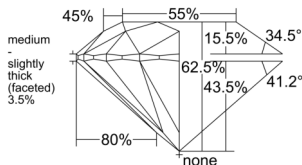

GIA®

FACSIMILE

GIA REPORT 1553170701

Verify this report at GIA.edu

GIA NATURAL DIAMOND DOSSIER®

May 05, 2026
GIA Report Number 1553170701
Shape and Cutting Style ..... Round Brilliant
Measurements ..... 5.28 - 5.31 x 3.31 mm

GRADING RESULTS

Carat Weight ..... 0.56 carat
Color Grade ..... H
Clarity Grade VS1
Cut Grade ..... Excellent

ADDITIONAL GRADING INFORMATION

Polish ..... Excellent
Symmetry ..... Excellent
Fluorescence ..... Faint
Clarity Characteristics..... Crystal, Feather, Cloud, Needle
Inscription(s): GIA 1553170701

PROPORTIONS

Profile to actual proportions

GRADING SCALES

GIA COLOR SCALE	GIA CLARITY SCALE	GIA CUT SCALE	
D	FLAWLESS	EXCELLENT	
E	INTERNALLY FLAWLESS		
F		VVS₁	VERY GOOD
G	VVS₂		
H	VS₁	GOOD	
I	VS₂		
J	SI₁	FAIR	
K	SI₂		
L	I₁	POOR	
M			
N			
O	I₂		
P			
Q			
R	I₃		
S			
T			
U			
V			
W			
X			
Y			
Z