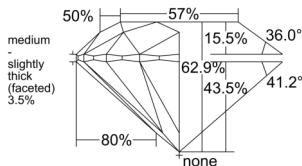

GIA®

FACSIMILE

GIA REPORT 1553170184

Verify this report at GIA.edu

GIA NATURAL DIAMOND DOSSIER®

May 02, 2026
GIA Report Number 1553170184
Shape and Cutting Style ..... Round Brilliant
Measurements ..... 5.74 - 5.78 x 3.63 mm

GRADING RESULTS

Carat Weight ..... 0.75 carat
Color Grade I
Clarity Grade S11
Cut Grade ..... Excellent

ADDITIONAL GRADING INFORMATION

Polish ..... Excellent
Symmetry ..... Excellent
Fluorescence ..... None
Clarity Characteristics ..... Crystal, Feather
Inscription(s): GIA 1553170184

PROPORTIONS

GRADING SCALES

GIA COLOR SCALE

COLOURESS	D
	E
	F
	G
	H
	I
	J
NEAR COLOURESS	K
	L
FANIT	M
	N
	O
	P
VERY LIGHT	Q
	R
	S
	T
	U
	V
	W
	X
	Y
LIGHT	Z

GIA CLARITY SCALE

FLAWLESS	VERY VERY SLIGHTLY INCLUDED	VS₁	VS₂	SI₁	SI₂	I₁	I₂	I₃			
									VERY SLIGHTLY INCLUDED	SLIGHTLY INCLUDED	INCLUDED

GIA CUT SCALE

EXCELLENT
VERY GOOD
GOOD
FAIR
POOR