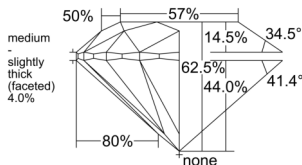

GIA®

FACSIMILE

GIA REPORT 1553166871

Verify this report at GIA.edu

GIA NATURAL DIAMOND DOSSIER®

May 01, 2026
GIA Report Number 1553166871
Shape and Cutting Style ..... Round Brilliant
Measurements ..... 5.06 - 5.08 x 3.17 mm

GRADING RESULTS

Carat Weight ..... 0.50 carat
Color Grade ..... F
Clarity Grade VS1
Cut Grade ..... Excellent

ADDITIONAL GRADING INFORMATION

Polish ..... Excellent
Symmetry ..... Excellent
Fluorescence ..... None
Clarity Characteristics..... Crystal, Pinpoint
Inscription(s): GIA 1553166871

PROPORTIONS

GRADING SCALES

GIA COLOR SCALE

COLOURLESS	D
	E
	F
	G
	H
	I
	J
NEAR COLOURLESS	K
	L
FAIN	M
	N
	O
	P
VERY LIGHT	Q
	R
	S
	T
	U
	V
LIGHT	W
	X
	Y
	Z

GIA CLARITY SCALE

FLAWLESS	VERY VERY SLIGHTLY INCLUDED	VS₁	VS₂	SLIGHTLY INCLUDED	SI₁	SI₂	I₁	I₂	I₃	
										VERY SLIGHTLY INCLUDED
INTERNALLY FLAWLESS										

GIA CUT SCALE

EXCELLENT
VERY GOOD
GOOD
FAIR
POOR