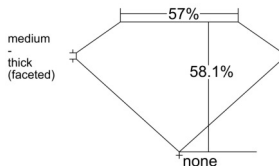

GIA®

FACSIMILE

GIA REPORT 1553161203

Verify this report at GIA.edu

GIA NATURAL DIAMOND DOSSIER®

May 06, 2026
GIA Report Number 1553161203
Shape and Cutting Style ..... Heart Brilliant
Measurements ..... 5.80 x 6.78 x 3.94 mm

GRADING RESULTS

Carat Weight ..... 0.91 carat
Color Grade ..... D
Clarity Grade SI1

ADDITIONAL GRADING INFORMATION

Polish ..... Very Good
Symmetry ..... Excellent
Fluorescence ..... Medium Blue
Clarity Characteristics ..... Crystal, Feather
Inscription(s): GIA 1553161203

PROPORTIONS

Profile not to actual proportions

GRADING SCALES

GIA COLOR SCALE		GIA CLARITY SCALE			
COLORLESS	D	VERY VERY SLIGHTLY INCLUDED	FLAWLESS		
	E		INTERNALLY FLAWLESS		
	F	VERY SLIGHTLY INCLUDED	VVS₁		
	G		VVS₂		
	H		VS₁		
	NEAR COLORLESS	I	SLIGHTLY INCLUDED	VS₂	
		J		SI₁	
		FAINT	K	INCLUDED	SI₂
			L		I₁
			M		I₂
VERT LIGHT	N	LIGHT	I₃		
	O				
	P				
	Q				
	R				
	S				
	T