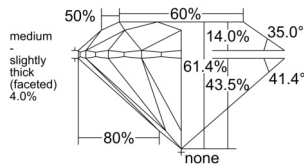

GIA®

FACSIMILE

GIA REPORT 1553159757

Verify this report at GIA.edu

GIA NATURAL DIAMOND DOSSIER®

May 05, 2026
GIA Report Number 1553159757
Shape and Cutting Style ..... Round Brilliant
Measurements ..... 4.80 - 4.84 x 2.96 mm

GRADING RESULTS

Carat Weight ..... 0.42 carat
Color Grade ..... M
Clarity Grade S11
Cut Grade ..... Excellent

ADDITIONAL GRADING INFORMATION

Polish ..... Excellent
Symmetry ..... Excellent
Fluorescence ..... None
Clarity Characteristics ..... Feather
Inscription(s): GIA 1553159757

PROPORTIONS

Profile to actual proportions