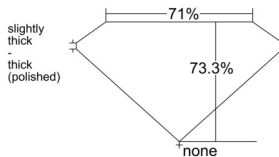

GIA®

FACSIMILE

GIA REPORT 1553159641

Verify this report at GIA.edu

GIA NATURAL DIAMOND DOSSIER®

May 01, 2026
GIA Report Number 1553159641
Shape and Cutting Style ..... **Square Modified Brilliant**
Measurements ..... **4.00 x 3.99 x 2.92 mm**

GRADING RESULTS

Carat Weight ..... **0.42 carat**
Color Grade ..... **F**
Clarity Grade **VVS1**

ADDITIONAL GRADING INFORMATION

Polish ..... **Excellent**
Symmetry ..... **Very Good**
Fluorescence ..... **None**
Clarity Characteristics..... **Feather**
Inscription(s): GIA 1553159641

PROPORTIONS

Profile not to actual proportions

GRADING SCALES

GIA COLOR SCALE		GIA CLARITY SCALE			
COLORLESS	D	VERY VERY SLIGHTLY INCLUDED	FLAWLESS		
	E		INTERNALLY FLAWLESS		
	F	VERY SLIGHTLY INCLUDED	VVS₁		
	G		VVS₂		
	H		VS₁		
	NEAR COLORLESS	I	SLIGHTLY INCLUDED	VS₂	
		J		SI₁	
		FAINT	K	INCLUDED	SI₂
			L		I₁
			M		I₂
VERT LIGHT	N		INCLUDED	I₃	
	O				
	P				
	Q				
	LIGHT		R		
		S			
		T			
U					
V					
W					
X					
Y					
Z