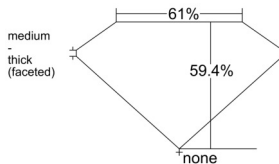

GIA®

FACSIMILE

GIA REPORT 1553154352

Verify this report at GIA.edu

GIA NATURAL DIAMOND DOSSIER®

May 02, 2026
GIA Report Number 1553154352
Shape and Cutting Style ..... Pear Brilliant
Measurements ..... 7.71 x 4.72 x 2.81 mm

GRADING RESULTS

Carat Weight ..... 0.60 carat
Color Grade ..... J
Clarity Grade VVS2

ADDITIONAL GRADING INFORMATION

Polish ..... Excellent
Symmetry ..... Very Good
Fluorescence ..... None
Clarity Characteristics ..... Cloud, Pinpoint
Inscription(s): GIA 1553154352

PROPORTIONS

Profile not to actual proportions

GRADING SCALES

GIA COLOR SCALE		GIA CLARITY SCALE	
COLORLESS	D	VERY VERY SLIGHTLY INCLUDED	FLAWLESS
	E		INTERNALLY FLAWLESS
	F		VVS₁
	G		VVS₂
	H		VS₁
	I		VS₂
	J		SI₁
	K		SI₂
	L		I₁
	M		I₂
NEAR COLORLESS	N	SLIGHTLY INCLUDED	I₃
	O		
	P		
	Q		
FAINT	R		
	S		
	T		
	U		
VERT LIGHT	V		
	W		
	X		
	Y		
LIGHT	Z