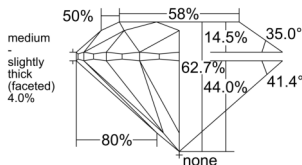

GIA®

FACSIMILE

GIA REPORT 1553153570

Verify this report at GIA.edu

GIA NATURAL DIAMOND DOSSIER®

May 05, 2026
GIA Report Number 1553153570
Shape and Cutting Style ..... Round Brilliant
Measurements ..... 5.05 - 5.07 x 3.17 mm

GRADING RESULTS

Carat Weight ..... 0.50 carat
Color Grade ..... M
Clarity Grade VS1
Cut Grade ..... Excellent

ADDITIONAL GRADING INFORMATION

Polish ..... Excellent
Symmetry ..... Excellent
Fluorescence ..... None
Clarity Characteristics..... Cloud, Indented Natural, Needle
Inscription(s): GIA 1553153570

PROPORTIONS

GRADING SCALES

GIA COLOR SCALE

COLOURESS	D
	E
	F
	G
	H
	I
	J
NEAR COLOURESS	K
	L
FAIN	M
	N
	O
	P
	Q
VERY LIGHT	R
	S
	T
	U
	V
	W
	X
	Y
LIGHT	Z

GIA CLARITY SCALE

VERY VERY SLIGHTLY INCLUDED	FLAWLESS
	INTERNALLY FLAWLESS
VERY SLIGHTLY INCLUDED	VVS₁
	VVS₂
SLIGHTLY INCLUDED	VS₁
	VS₂
INCLUDED	SI₁
	SI₂
	I₁
	I₂
	I₃

GIA CUT SCALE

EXCELLENT
VERY GOOD
GOOD
FAIR
POOR