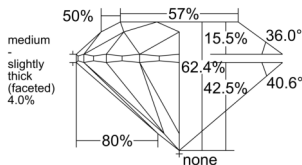

GIA®

FACSIMILE

GIA REPORT 1553152386

Verify this report at GIA.edu

GIA NATURAL DIAMOND DOSSIER®

May 04, 2026
GIA Report Number 1553152386
Shape and Cutting Style ..... Round Brilliant
Measurements ..... 5.62 - 5.66 x 3.52 mm

GRADING RESULTS

Carat Weight ..... 0.70 carat
Color Grade ..... J
Clarity Grade VS1
Cut Grade ..... Excellent

ADDITIONAL GRADING INFORMATION

Polish ..... Excellent
Symmetry ..... Excellent
Fluorescence ..... None
Clarity Characteristics..... Crystal, Feather, Cloud, Needle
Inscription(s): GIA 1553152386

PROPORTIONS

GRADING SCALES

GIA COLOR SCALE

COLORESS	D
	E
	F
	G
	H
	I
	J
NEAR COLORESS	K
	L
FAIN	M
	N
	O
	P
	Q
	R
	S
	T
	U
	V
	W
	X
	Y
	Z

GIA CLARITY SCALE

FLAWLESS	INTERNAL FLAWLESS	
		FLAWLESS
VERY VERY SLIGHTLY INCLUDED	VVS₁	
	VVS₂	
VERY SLIGHTLY INCLUDED	VS₁	
	VS₂	
SLIGHTLY INCLUDED	SI₁	
	SI₂	
INCLUDED	I₁	
	I₂	
	I₃	

GIA CUT SCALE

EXCELLENT
VERY GOOD
GOOD
FAIR
POOR