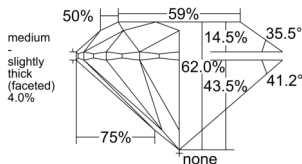

GIA®

FACSIMILE

GIA REPORT 1553142944

Verify this report at GIA.edu

GIA NATURAL DIAMOND DOSSIER®

April 30, 2026
GIA Report Number 1553142944
Shape and Cutting Style ..... Round Brilliant
Measurements ..... 5.11 - 5.13 x 3.17 mm

GRADING RESULTS

Carat Weight ..... 0.51 carat
Color Grade L
Clarity Grade VS2
Cut Grade ..... Excellent

ADDITIONAL GRADING INFORMATION

Polish ..... Excellent
Symmetry ..... Excellent
Fluorescence ..... Faint
Clarity Characteristics ..... Cloud, Feather
Inscription(s): GIA 1553142944

PROPORTIONS

Profile to actual proportions