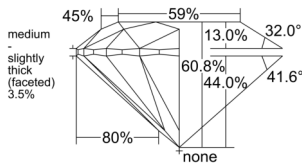

GIA®

FACSIMILE

GIA REPORT 1553137444

Verify this report at GIA.edu

GIA NATURAL DIAMOND DOSSIER®

April 29, 2026
GIA Report Number 1553137444
Shape and Cutting Style ..... Round Brilliant
Measurements ..... 4.36 - 4.38 x 2.66 mm

GRADING RESULTS

Carat Weight ..... 0.30 carat
Color Grade I
Clarity Grade VVS1
Cut Grade ..... Excellent

ADDITIONAL GRADING INFORMATION

Polish ..... Excellent
Symmetry ..... Excellent
Fluorescence ..... Strong Blue
Clarity Characteristics ..... Feather
Inscription(s): GIA 1553137444

PROPORTIONS

GRADING SCALES

GIA COLOR SCALE	GIA CLARITY SCALE	GIA CUT SCALE
COLOURLESS	FLAWLESS	EXCELLENT
D	INTERNALLY FLAWLESS	
E	VVS₁	VERY GOOD
F		
G	VS₁	GOOD
H		
I	SI₁	FAIR
J		
K	I₁	POOR
L		
M	I₂	
N		
O	I₃	
P		
Q		
R		
S		
T		
U		
V		
W		
X		
Y		
Z