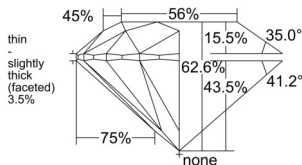

GIA®

FACSIMILE

GIA REPORT 1553137241

Verify this report at GIA.edu

GIA NATURAL DIAMOND DOSSIER®

April 29, 2026
GIA Report Number 1553137241
Shape and Cutting Style ..... Round Brilliant
Measurements ..... 5.07 - 5.09 x 3.18 mm

GRADING RESULTS

Carat Weight ..... 0.50 carat
Color Grade ..... K
Clarity Grade VVS2
Cut Grade ..... Excellent

ADDITIONAL GRADING INFORMATION

Polish ..... Excellent
Symmetry ..... Excellent
Fluorescence ..... None
Clarity Characteristics..... Cloud, Pinpoint, Indented Natural,
Surface Graining

Inscription(s): GIA 1553137241

PROPORTIONS

GRADING SCALES

GIA COLOR SCALE

COLORESS	D
	E
	F
	G
	H
	I
	J
NEAR COLORESS	K
	L
FAIN	M
	N
	O
	P
VERY LIGHT	Q
	R
	S
	T
	U
	V
	W
	X
	Y
LIGHT	Z

GIA CLARITY SCALE

	FLAWLESS
	INTERNALLY FLAWLESS
VERY VERY SLIGHTLY INCLUDED	VVS₁
	VVS₂
VERY SLIGHTLY INCLUDED	VS₁
	VS₂
SLIGHTLY INCLUDED	SI₁
	SI₂
INCLUDED	I₁
	I₂
	I₃

GIA CUT SCALE

	EXCELLENT
	VERY GOOD
	GOOD
	FAIR
	POOR