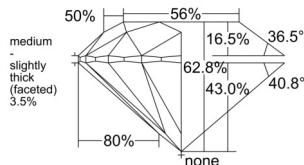

GIA®

FACSIMILE

GIA REPORT 1553132954

Verify this report at GIA.edu

GIA NATURAL DIAMOND DOSSIER®

April 29, 2026
GIA Report Number 1553132954
Shape and Cutting Style ..... Round Brilliant
Measurements ..... 5.62 - 5.66 x 3.54 mm

GRADING RESULTS

Carat Weight ..... 0.70 carat
Color Grade ..... K
Clarity Grade VS2
Cut Grade ..... Excellent

ADDITIONAL GRADING INFORMATION

Polish ..... Excellent
Symmetry ..... Excellent
Fluorescence ..... Medium Blue
Clarity Characteristics ..... Cloud, Crystal
Inscription(s): GIA 1553132954

PROPORTIONS

GRADING SCALES

GIA COLOR SCALE	GIA CLARITY SCALE	GIA CUT SCALE	
D	FLAWLESS	EXCELLENT	
E	INTERNALLY FLAWLESS		
F		VVS₁	VERY GOOD
G	VVS₂		
H	VS₁	GOOD	
I	VS₂		
J	SI₁	FAIR	
K	SI₂		
L	I₁	POOR	
M	I₂		
N	I₃		
O			
P			
Q			
R			
S			
T			
U			
V			
W			
X			
Y			
Z