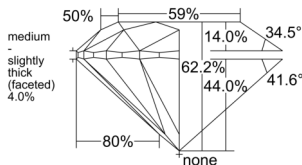

GIA®

FACSIMILE

GIA NATURAL DIAMOND DOSSIER®

April 28, 2026
GIA Report Number 1553121554
Shape and Cutting Style ..... Round Brilliant
Measurements ..... 5.10 - 5.12 x 3.18 mm

GRADING RESULTS

Carat Weight ..... 0.51 carat
Color Grade ..... K
Clarity Grade VS1
Cut Grade ..... Excellent

ADDITIONAL GRADING INFORMATION

Polish ..... Excellent
Symmetry ..... Excellent
Fluorescence ..... None
Clarity Characteristics ..... Cloud, Needle
Inscription(s): GIA 1553121554

GIA REPORT 1553121554

Verify this report at GIA.edu

PROPORTIONS

Profile to actual proportions