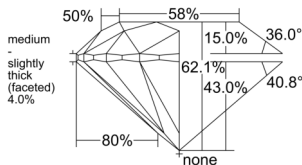

GIA®

FACSIMILE

GIA REPORT 1553095523

Verify this report at GIA.edu

GIA NATURAL DIAMOND DOSSIER®

April 22, 2026
GIA Report Number 1553095523
Shape and Cutting Style ..... Round Brilliant
Measurements ..... 5.18 - 5.20 x 3.23 mm

GRADING RESULTS

Carat Weight ..... 0.54 carat
Color Grade ..... D
Clarity Grade VVS2
Cut Grade ..... Excellent

ADDITIONAL GRADING INFORMATION

Polish ..... Excellent
Symmetry ..... Excellent
Fluorescence ..... Medium Blue
Clarity Characteristics ..... Pinpoint
Inscription(s): GIA 1553095523

PROPORTIONS

GRADING SCALES

GIA COLOR SCALE

COLORLESS	D
	E
	F
	G
	H
	I
	J
NEAR COLORLESS	K
	L
FAIN	M
	N
	O
	P
VERY LIGHT	Q
	R
	S
	T
	U
	V
	W
	X
	Y
LIGHT	Z

GIA CLARITY SCALE

FLAWLESS	INTERNAL FLAWLESS	VERY VERY SLIGHTLY INCLUDED	VERY SLIGHTLY INCLUDED	SLIGHTLY INCLUDED	INCLUDED	
						FLAWLESS
		VVS₁	VVS₂	VS₁	VS₂	
			SI₁	SI₂	I₁	
					I₂	
					I₃	

GIA CUT SCALE

EXCELLENT
VERY GOOD
GOOD
FAIR
POOR