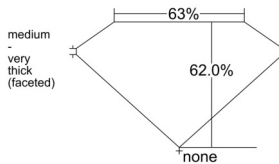

GIA®

FACSIMILE

GIA REPORT 1553093916

Verify this report at GIA.edu

GIA NATURAL DIAMOND DOSSIER®

April 22, 2026
GIA Report Number 1553093916
Shape and Cutting Style ..... Pear Brilliant
Measurements ..... 5.90 x 3.77 x 2.34 mm

GRADING RESULTS

Carat Weight ..... 0.30 carat
Color Grade ..... F
Clarity Grade VVS1

ADDITIONAL GRADING INFORMATION

Polish ..... Excellent
Symmetry ..... Very Good
Fluorescence ..... Faint
Clarity Characteristics..... Pinpoint, Cloud, Cavity
Inscription(s): GIA 1553093916

PROPORTIONS

Profile not to actual proportions

GRADING SCALES

GIA COLOR SCALE		GIA CLARITY SCALE			
COLORLESS	D	VERY VERY SLIGHTLY INCLUDED	FLAWLESS		
	E		INTERNALLY FLAWLESS		
	F		VVS₁		
	NEAR COLORLESS	G	VERY SLIGHTLY INCLUDED	VVS₂	
		H		VS₁	
		FAINT	I	SLIGHTLY INCLUDED	VS₂
			J		SI₁
			K		SI₂
	VERT LIGHT	L	INCLUDED	I₁	
		M		I₂	
N		I₃			
LIGHT		O			
		P			
		Q			
		R