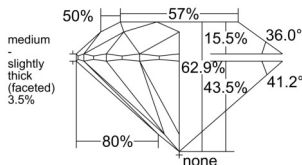

GIA®

FACSIMILE

GIA REPORT 1553090274

Verify this report at GIA.edu

GIA NATURAL DIAMOND DOSSIER®

April 23, 2026
GIA Report Number 1553090274
Shape and Cutting Style ..... Round Brilliant
Measurements ..... 5.39 - 5.40 x 3.39 mm

GRADING RESULTS

Carat Weight ..... 0.60 carat
Color Grade ..... M
Clarity Grade VS1
Cut Grade ..... Excellent

ADDITIONAL GRADING INFORMATION

Polish ..... Excellent
Symmetry ..... Excellent
Fluorescence ..... None
Clarity Characteristics..... Crystal, Cloud, Pinpoint
Inscription(s): GIA 1553090274

PROPORTIONS

GRADING SCALES

GIA COLOR SCALE

COLORLESS	D
	E
	F
	G
	H
	I
	J
NEAR COLORLESS	K
	L
Faint	M
	N
	O
	P
Very Light	Q
	R
	S
	T
	U
	V
Light	W
	X
	Y
	Z

GIA CLARITY SCALE

FLAWLESS	INTERNAL FLAWLESS	
		FLAWLESS
VERY VERY SLIGHTLY INCLUDED	VVS₁	
	VVS₂	
VERY SLIGHTLY INCLUDED	VS₁	
	VS₂	
SLIGHTLY INCLUDED	SI₁	
	SI₂	
INCLUDED	I₁	
	I₂	
	I₃	

GIA CUT SCALE

EXCELLENT
VERY GOOD
GOOD
FAIR
POOR