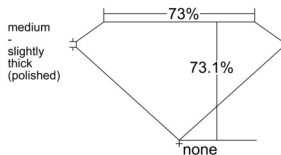

GIA®

FACSIMILE

GIA REPORT 1553083976

Verify this report at GIA.edu

GIA NATURAL DIAMOND DOSSIER®

April 22, 2026
GIA Report Number 1553083976
Shape and Cutting Style ..... **Square Modified Brilliant**
Measurements ..... 3.72 x 3.66 x 2.67 mm

GRADING RESULTS

Carat Weight ..... 0.30 carat
Color Grade ..... E
Clarity Grade VVS1

ADDITIONAL GRADING INFORMATION

Polish ..... Excellent
Symmetry ..... Very Good
Fluorescence ..... None
Clarity Characteristics ..... Pinpoint
Inscription(s): GIA 1553083976

PROPORTIONS

Profile not to actual proportions

GRADING SCALES

GIA COLOR SCALE		GIA CLARITY SCALE			
COLORLESS	D	VERY VERY SLIGHTLY INCLUDED	FLAWLESS		
	E		INTERNALLY FLAWLESS		
	F	VERY SLIGHTLY INCLUDED	VVS₁		
	G		VVS₂		
	H		VS₁		
	NEAR COLORLESS	I	SLIGHTLY INCLUDED	VS₂	
		J		SI₁	
		FAINT	K	INCLUDED	SI₂
			L		I₁
			M		I₂
VERT LIGHT	N	LIGHT	I₃		
	O				
	P				
	Q				
	R				
	S				
	T				
LIGHT	U				
	V				
	W				
	X				
Y					
Z