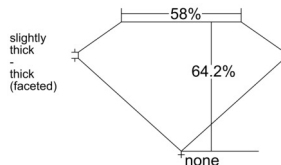

GIA®

FACSIMILE

GIA REPORT 1553079933

Verify this report at GIA.edu

GIA NATURAL DIAMOND DOSSIER®

April 22, 2026
GIA Report Number 1553079933
Shape and Cutting Style ..... Oval Brilliant
Measurements ..... 7.12 x 5.01 x 3.22 mm

GRADING RESULTS

Carat Weight ..... 0.73 carat
Color Grade ..... K
Clarity Grade VS2

ADDITIONAL GRADING INFORMATION

Polish ..... Excellent
Symmetry ..... Excellent
Fluorescence ..... None
Clarity Characteristics ..... Crystal, Feather
Inscription(s): GIA 1553079933

PROPORTIONS

Profile not to actual proportions

GRADING SCALES

GIA COLOR SCALE		GIA CLARITY SCALE			
COLORLESS	D	VERY VERY SLIGHTLY INCLUDED	FLAWLESS		
	E		INTERNALLY FLAWLESS		
	F	VERY SLIGHTLY INCLUDED	VVS₁		
	G		VVS₂		
	H		VS₁		
	NEAR COLORLESS	I	SLIGHTLY INCLUDED	VS₂	
		J		SI₁	
		FAINT	K	INCLUDED	SI₂
			L		I₁
			M		I₂
VERY LIGHT			N	INCLUDED	I₃
			O		
			P		
	Q				
LIGHT	R				
	S				
	T				
	U				
	V				
	Z