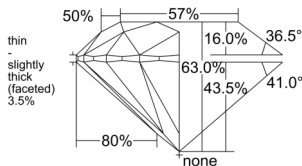

GIA®

FACSIMILE

GIA REPORT 1553062034

Verify this report at GIA.edu

GIA NATURAL DIAMOND DOSSIER®

April 18, 2026
GIA Report Number 1553062034
Shape and Cutting Style ..... Round Brilliant
Measurements ..... 5.03 - 5.06 x 3.18 mm

GRADING RESULTS

Carat Weight ..... 0.50 carat
Color Grade ..... G
Clarity Grade S11
Cut Grade ..... Excellent

ADDITIONAL GRADING INFORMATION

Polish ..... Excellent
Symmetry ..... Excellent
Fluorescence ..... None
Clarity Characteristics ..... Crystal, Cloud
Inscription(s): GIA 1553062034

PROPORTIONS

Profile to actual proportions