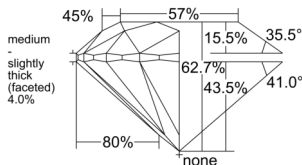

GIA®

FACSIMILE

GIA REPORT 1553059298

Verify this report at GIA.edu

GIA NATURAL DIAMOND DOSSIER®

April 17, 2026
GIA Report Number 1553059298
Shape and Cutting Style ..... Round Brilliant
Measurements ..... 5.51 - 5.55 x 3.46 mm

GRADING RESULTS

Carat Weight ..... 0.65 carat
Color Grade ..... D
Clarity Grade VVS2
Cut Grade ..... Excellent

ADDITIONAL GRADING INFORMATION

Polish ..... Excellent
Symmetry ..... Excellent
Fluorescence ..... Medium Blue
Clarity Characteristics ..... Cloud, Pinpoint
Inscription(s): GIA 1553059298

PROPORTIONS

Profile to actual proportions