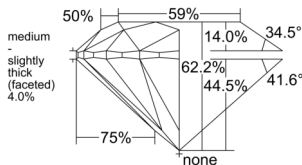

GIA®

FACSIMILE

GIA REPORT 1553058254

Verify this report at GIA.edu

GIA NATURAL DIAMOND DOSSIER®

April 16, 2026
GIA Report Number 1553058254
Shape and Cutting Style ..... Round Brilliant
Measurements ..... 5.06 - 5.08 x 3.16 mm

GRADING RESULTS

Carat Weight ..... 0.50 carat
Color Grade ..... H
Clarity Grade VS1
Cut Grade ..... Excellent

ADDITIONAL GRADING INFORMATION

Polish ..... Excellent
Symmetry ..... Excellent
Fluorescence ..... None
Clarity Characteristics..... Crystal, Needle
Inscription(s): GIA 1553058254

PROPORTIONS

Profile to actual proportions