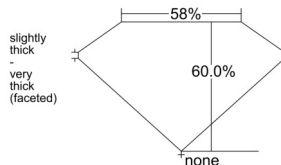

GIA®

FACSIMILE

GIA REPORT 1553055738

Verify this report at GIA.edu

GIA NATURAL DIAMOND DOSSIER®

April 17, 2026
GIA Report Number 1553055738
Shape and Cutting Style ..... Heart Brilliant
Measurements ..... 4.98 x 5.80 x 3.48 mm

GRADING RESULTS

Carat Weight ..... 0.60 carat
Color Grade ..... H
Clarity Grade VS1

ADDITIONAL GRADING INFORMATION

Polish ..... Excellent
Symmetry ..... Excellent
Fluorescence ..... None
Clarity Characteristics..... Crystal, Needle, Pinpoint
Inscription(s): GIA 1553055738

PROPORTIONS

Profile not to actual proportions

GRADING SCALES

GIA COLOR SCALE		GIA CLARITY SCALE			
COLORLESS	D	VERY VERY SLIGHTLY INCLUDED	FLAWLESS		
	E		INTERNALLY FLAWLESS		
	F	VERY SLIGHTLY INCLUDED	VVS₁		
	G		VVS₂		
	H		VS₁		
	NEAR COLORLESS	I	SLIGHTLY INCLUDED	VS₂	
		J		SI₁	
		FAINT	K	INCLUDED	SI₂
			L		I₁
			M		I₂
VERT LIGHT	N	LIGHT	I₃		
	O				
	P				
	Q				
	R