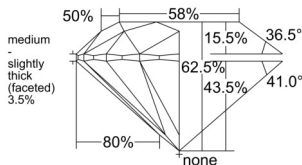

GIA®

FACSIMILE

GIA REPORT 1553028639

Verify this report at GIA.edu

GIA NATURAL DIAMOND DOSSIER®

April 15, 2026
GIA Report Number 1553028639
Shape and Cutting Style ..... Round Brilliant
Measurements ..... 5.77 - 5.81 x 3.62 mm

GRADING RESULTS

Carat Weight ..... 0.75 carat
Color Grade ..... D
Clarity Grade VVS2
Cut Grade ..... Excellent

ADDITIONAL GRADING INFORMATION

Polish ..... Excellent
Symmetry ..... Excellent
Fluorescence ..... None
Clarity Characteristics ..... Pinpoint, Cloud
Inscription(s): GIA 1553028639

PROPORTIONS

GRADING SCALES

GIA COLOR SCALE

COLORESS	D
	E
	F
	G
	H
	I
	J
NEAR COLORESS	K
	L
FANIT	M
	N
	O
	P
VERY LIGHT	R
	S
	T
	U
	V
	W
	X
	Y
LIGHT	Z

GIA CLARITY SCALE

FLAWLESS	INTERNAL FLAWLESS	
		FLAWLESS
VERY VERY SLIGHTLY INCLUDED	VVS₁	
	VVS₂	
VERY SLIGHTLY INCLUDED	VS₁	
	VS₂	
SLIGHTLY INCLUDED	SI₁	
	SI₂	
INCLUDED	I₁	
	I₂	
	I₃	

GIA CUT SCALE

EXCELLENT
VERY GOOD
GOOD
FAIR
POOR