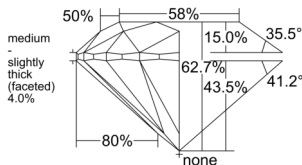

GIA®

FACSIMILE

GIA REPORT 1553024819

Verify this report at GIA.edu

GIA NATURAL DIAMOND DOSSIER®

April 14, 2026
GIA Report Number 1553024819
Shape and Cutting Style ..... Round Brilliant
Measurements ..... 4.91 - 4.93 x 3.09 mm

GRADING RESULTS

Carat Weight ..... 0.46 carat
Color Grade ..... D
Clarity Grade VVS1
Cut Grade ..... Excellent

ADDITIONAL GRADING INFORMATION

Polish ..... Excellent
Symmetry ..... Excellent
Fluorescence ..... Strong Blue
Clarity Characteristics ..... Pinpoint
Inscription(s): GIA 1553024819

PROPORTIONS

GRADING SCALES

GIA COLOR SCALE	GIA CLARITY SCALE	GIA CUT SCALE	
D	FLAWLESS	EXCELLENT	
E	INTERNALLY FLAWLESS		
F		VVS₁	VERY GOOD
G	VVS₂		
H	VS₁	GOOD	
I	VS₂		
J	SI₁	FAIR	
K	SI₂		
L	I₁	POOR	
M	I₂		
N	I₃		
O			
P			
Q			
R			
S			
T			
U			
V			
W			
X			
Y			
Z