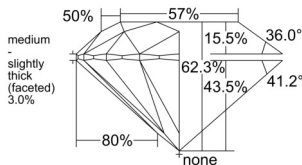

GIA®

FACSIMILE

GIA REPORT 1553008112

Verify this report at GIA.edu

GIA NATURAL DIAMOND DOSSIER®

April 10, 2026
GIA Report Number 1553008112
Shape and Cutting Style ..... Round Brilliant
Measurements ..... 5.08 - 5.12 x 3.18 mm

GRADING RESULTS

Carat Weight ..... 0.50 carat
Color Grade ..... F
Clarity Grade VS1
Cut Grade ..... Excellent

ADDITIONAL GRADING INFORMATION

Polish ..... Excellent
Symmetry ..... Excellent
Fluorescence ..... Medium Blue
Clarity Characteristics ..... Cloud, Pinpoint
Inscription(s): GIA 1553008112

PROPORTIONS

GRADING SCALES

GIA COLOR SCALE	GIA CLARITY SCALE	GIA CUT SCALE	
COLOURLESS D	FLAWLESS	EXCELLENT	
E	INTERNALLY FLAWLESS		
F		VVS₁	VERY GOOD
G			
H	VS₁	GOOD	
I			
J	VS₂	FAIR	
K			
L	SI₁		
M			
N	SI₂	POOR	
O			
P	I₁		
Q	I₂		
R			
S	I₃		
T			
U			
V			
W			
X			
Y			
Z