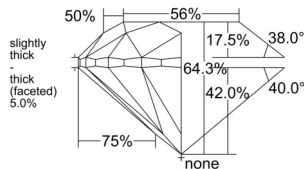

GIA®

FACSIMILE

GIA REPORT 1553007263

Verify this report at GIA.edu

GIA NATURAL DIAMOND DOSSIER®

April 11, 2026
GIA Report Number 1553007263
Shape and Cutting Style ..... Round Brilliant
Measurements ..... 5.50 - 5.56 x 3.56 mm

GRADING RESULTS

Carat Weight ..... 0.70 carat
Color Grade ..... G
Clarity Grade VS1
Cut Grade ..... Very Good

ADDITIONAL GRADING INFORMATION

Polish ..... Excellent
Symmetry ..... Very Good
Fluorescence ..... None
Clarity Characteristics ..... Cloud
Inscription(s): GIA 1553007263

PROPORTIONS

Profile to actual proportions