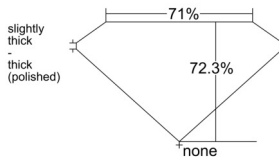

GIA®

FACSIMILE

GIA REPORT 1549995263

Verify this report at GIA.edu

GIA NATURAL DIAMOND DOSSIER®

April 10, 2026
GIA Report Number 1549995263
Shape and Cutting Style ..... **Square Modified Brilliant**
Measurements ..... 5.24 x 5.19 x 3.75 mm

GRADING RESULTS

Carat Weight ..... 0.90 carat
Color Grade I
Clarity Grade VS1

ADDITIONAL GRADING INFORMATION

Polish ..... Excellent
Symmetry ..... Very Good
Fluorescence ..... None
Clarity Characteristics ..... Crystal, Cloud
Inscription(s): GIA 1549995263

PROPORTIONS

Profile not to actual proportions

GRADING SCALES

GIA COLOR SCALE		GIA CLARITY SCALE			
COLORLESS	D	VERY VERY SLIGHTLY INCLUDED	FLAWLESS		
	E		INTERNALLY FLAWLESS		
	F	VERY SLIGHTLY INCLUDED	VVS₁		
	G		VVS₂		
	H		VS₁		
	NEAR COLORLESS	I	SLIGHTLY INCLUDED	VS₂	
		J		SI₁	
		FAINT	K	INCLUDED	SI₂
			L		I₁
			M		I₂
VERY LIGHT			N	LIGHT	I₃
			O		
			P		
	Q				
LIGHT	R				
	S				
	T				
	U				
	V				
	Z