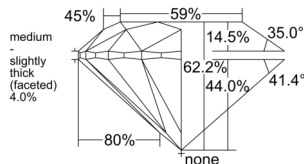

GIA®

FACSIMILE

GIA REPORT 1549994494

Verify this report at GIA.edu

GIA NATURAL DIAMOND DOSSIER®

April 10, 2026
GIA Report Number 1549994494
Shape and Cutting Style ..... Round Brilliant
Measurements ..... 5.38 - 5.41 x 3.36 mm

GRADING RESULTS

Carat Weight ..... 0.60 carat
Color Grade ..... H
Clarity Grade VS1
Cut Grade ..... Excellent

ADDITIONAL GRADING INFORMATION

Polish ..... Excellent
Symmetry ..... Excellent
Fluorescence ..... None
Clarity Characteristics ..... Cloud, Needle
Inscription(s): GIA 1549994494

PROPORTIONS

Profile to actual proportions