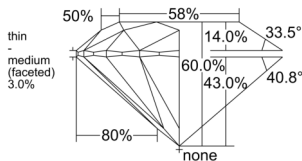

GIA®

FACSIMILE

GIA REPORT 1549994445

Verify this report at GIA.edu

GIA NATURAL DIAMOND DOSSIER®

April 09, 2026
GIA Report Number 1549994445
Shape and Cutting Style ..... Round Brilliant
Measurements ..... 4.44 - 4.46 x 2.67 mm

GRADING RESULTS

Carat Weight ..... 0.32 carat
Color Grade I
Clarity Grade VS1
Cut Grade ..... Excellent

ADDITIONAL GRADING INFORMATION

Polish ..... Excellent
Symmetry ..... Excellent
Fluorescence ..... None
Clarity Characteristics ..... Crystal, Pinpoint
Inscription(s): GIA 1549994445

PROPORTIONS

GRADING SCALES

GIA COLOR SCALE	GIA CLARITY SCALE	GIA CUT SCALE	
D	FLAWLESS	EXCELLENT	
E	INTERNALLY FLAWLESS		
F		VVS₁	VERY GOOD
G	VVS₂		
H	VS₁	GOOD	
I	VS₂		
J	SI₁	FAIR	
K	SI₂		
L	I₁	POOR	
M	I₂		
N	I₃		
O			
P			
Q			
R			
S			
T			
U			
V			
W			
X			
Y			
Z