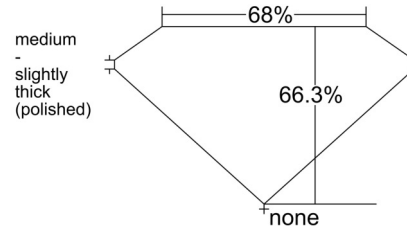

PROPORTIONS

Profile not to actual proportions