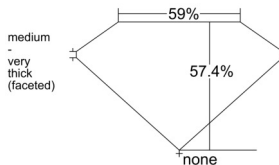

GIA®

FACSIMILE

GIA REPORT 1549993394

Verify this report at GIA.edu

GIA NATURAL DIAMOND DOSSIER®

April 09, 2026
GIA Report Number 1549993394
Shape and Cutting Style ..... Heart Brilliant
Measurements ..... 4.90 x 5.48 x 3.14 mm

GRADING RESULTS

Carat Weight ..... 0.50 carat
Color Grade ..... E
Clarity Grade VS2

ADDITIONAL GRADING INFORMATION

Polish ..... Excellent
Symmetry ..... Very Good
Fluorescence ..... None
Clarity Characteristics..... Cloud, Feather, Crystal
Inscription(s): GIA 1549993394

PROPORTIONS

Profile not to actual proportions

GRADING SCALES

GIA COLOR SCALE		GIA CLARITY SCALE			
COLORLESS	D	VERY VERY SLIGHTLY INCLUDED	FLAWLESS		
	E		INTERNALLY FLAWLESS		
	F	VERY SLIGHTLY INCLUDED	VVS₁		
	G		VVS₂		
	H		VS₁		
	NEAR COLORLESS	I	SLIGHTLY INCLUDED	VS₂	
		J		SI₁	
		FAINT	K	INCLUDED	SI₂
			L		I₁
			M		I₂
VERT LIGHT	N	INCLUDED	I₃		
	O				
	P				
	Q				
	R				
LIGHT	S				
	T				
	U				
	V				
	W				
X					
Y					
Z