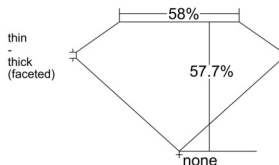

GIA®

FACSIMILE

GIA REPORT 1549992346

Verify this report at GIA.edu

GIA NATURAL DIAMOND DOSSIER®

April 10, 2026
GIA Report Number 1549992346
Shape and Cutting Style ..... Heart Brilliant
Measurements ..... 4.78 x 5.61 x 3.23 mm

GRADING RESULTS

Carat Weight ..... 0.50 carat
Color Grade ..... G
Clarity Grade SI1

ADDITIONAL GRADING INFORMATION

Polish ..... Very Good
Symmetry ..... Excellent
Fluorescence ..... None
Clarity Characteristics ..... Feather
Inscription(s): GIA 1549992346

PROPORTIONS

Profile not to actual proportions

GRADING SCALES

GIA COLOR SCALE		GIA CLARITY SCALE			
COLORLESS	D	VERY VERY SLIGHTLY INCLUDED	FLAWLESS		
	E		INTERNALLY FLAWLESS		
	F	VERY SLIGHTLY INCLUDED	VVS₁		
	G		VVS₂		
	H		VS₁		
	NEAR COLORLESS	I	SLIGHTLY INCLUDED	VS₂	
		J		SI₁	
		FAINT	K	INCLUDED	SI₂
			L		I₁
			M		I₂
VERT LIGHT	N	LIGHT	I₃		
	O				
	P				
	Q				
	R				
	S