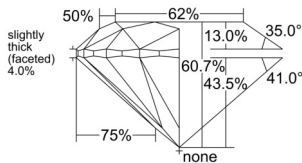

GIA®

FACSIMILE

GIA REPORT 1549985993

Verify this report at GIA.edu

GIA NATURAL DIAMOND DOSSIER®

April 07, 2026
GIA Report Number 1549985993
Shape and Cutting Style ..... Round Brilliant
Measurements ..... 5.70 - 5.74 x 3.47 mm

GRADING RESULTS

Carat Weight ..... 0.71 carat
Color Grade ..... G
Clarity Grade S11
Cut Grade ..... Excellent

ADDITIONAL GRADING INFORMATION

Polish ..... Excellent
Symmetry ..... Excellent
Fluorescence ..... None
Clarity Characteristics ..... Cloud, Crystal
Inscription(s): GIA 1549985993

PROPORTIONS

Profile to actual proportions