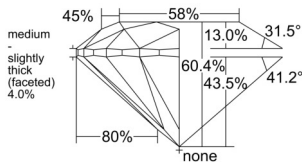

GIA®

FACSIMILE

GIA REPORT 1549983498

Verify this report at GIA.edu

GIA NATURAL DIAMOND DOSSIER®

April 07, 2026
GIA Report Number 1549983498
Shape and Cutting Style ..... Round Brilliant
Measurements ..... 3.66 - 3.68 x 2.21 mm

GRADING RESULTS

Carat Weight ..... 0.18 carat
Color Grade ..... D
Clarity Grade VVS1
Cut Grade ..... Excellent

ADDITIONAL GRADING INFORMATION

Polish ..... Excellent
Symmetry ..... Excellent
Fluorescence ..... Faint
Clarity Characteristics ..... Pinpoint
Inscription(s): GIA 1549983498

PROPORTIONS

Profile to actual proportions