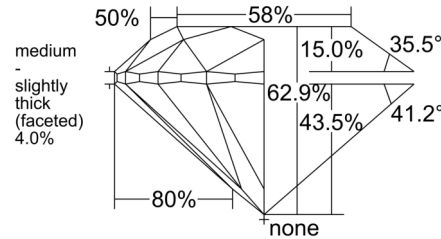

GIA NATURAL DIAMOND GRADING REPORT

April 10, 2026
 GIA Report Number 1549981468
 Shape and Cutting Style Round Brilliant
 Measurements 6.71 - 6.75 x 4.23 mm

GRADING RESULTS

Carat Weight 1.20 carat
 Color Grade E
 Clarity Grade VS1
 Cut Grade Excellent

ADDITIONAL GRADING INFORMATION

Polish Excellent
 Symmetry Excellent
 Fluorescence Strong Blue
 Inscription(s): GIA 1549981468

PROPORTIONS

Profile to actual proportions

CLARITY CHARACTERISTICS

KEY TO SYMBOLS*

- Crystal
- △ Natural
- ~ Feather
- ☉ Cloud
- ⋈ Indented Natural

* Red symbols denote internal characteristics (inclusions). Green or black symbols denote external characteristics (blemishes). Diagram is an approximate representation of the diamond, and symbols shown indicate type, position, and approximate size of clarity characteristics. All clarity characteristics may not be shown. Details of finish are not shown.