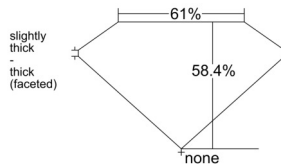

GIA®

FACSIMILE

GIA REPORT 1549973258

Verify this report at GIA.edu

GIA NATURAL DIAMOND DOSSIER®

April 08, 2026
GIA Report Number 1549973258
Shape and Cutting Style ..... Marquise Brilliant
Measurements ..... 10.04 x 4.63 x 2.71 mm

GRADING RESULTS

Carat Weight ..... 0.73 carat
Color Grade ..... G
Clarity Grade VS1

ADDITIONAL GRADING INFORMATION

Polish ..... Excellent
Symmetry ..... Very Good
Fluorescence ..... Medium Blue
Clarity Characteristics..... Crystal, Needle
Inscription(s): GIA 1549973258

PROPORTIONS

Profile not to actual proportions

GRADING SCALES

GIA COLOR SCALE		GIA CLARITY SCALE				
COLORLESS	D	VERY VERY SLIGHTLY INCLUDED	FLAWLESS			
	E		INTERNALLY FLAWLESS			
	F		VS₁			
	NEAR COLORLESS	G	VERY SLIGHTLY INCLUDED	VS₂		
		H		VS₁		
		FANT	I	SLIGHTLY INCLUDED	VS₂	
			J		SI₁	
			LIGHT	K	INCLUDED	SI₂
	L	I₁				
	M	I₂				
N	NOT GRADED	I₃				
O						
P						
Q						
R						
S						
T						
U						
V						
W						
X						
Y						
Z